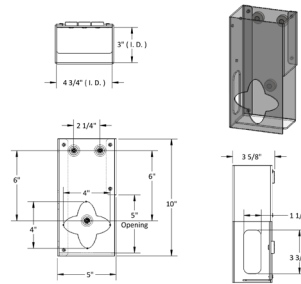

Two-Bin Clear Kimwipe Dispensers (Small, Large)

Part No. 53983, 50425

Replenish kimwipes when it's convenient for you. When one box is empty, the next slides in. Refill at your convenience. Made from clear, durable plastic with TrippNT's ultra-strong, scratch-free magnets. Fits Kimberly-Clark part 34155, 34133.

Rev: 53983.1,54025.1

Features:

- Holds two boxes of Kimberly Clark Kimwipes
- Automatically loads box 2 when box 1 is removed
- Made of clear plastic for maximum visibility
- Comes with TrippNT's ultra-strong, soft rubber-coated magnet