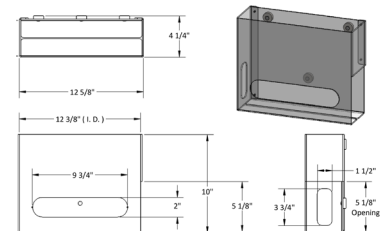

Two-Bin Clear Kimwipe Dispensers (Small, Large)

Part No. 53983, 50425

Replenish kimwipes when it's convenient for you. When one box is empty, the next slides in. Refill at your convenience. Made from clear, durable plastic with TrippNT's ultra-strong, scratch-free magnets. Fits Kimberly-Clark part 34155, 34133.

Rev: 53983.1,54025.1

Features:

- Holds two boxes of Kimberly Clark Kimwipes
- Automatically loads box 2 when box 1 is removed
- Made of clear plastic for maximum visibility
- Comes with TrippNT's ultra-strong, soft rubber-coated magnet