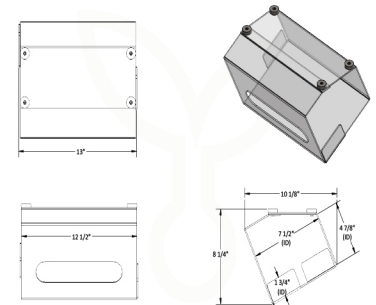

Undermount Two-Bin Clear Kimwipe Dispenser

Part No. 53999, 54000

Replenish kimwipes when it's convenient for you. When one box is empty, the next slides in. Refill at your convenience. Made from clear, durable plastic with TrippNT's ultra-strong, scratch-free magnets. Mounts underneath metal shelf with rubber-coated magnets. Fits Kimberly-Clark part 34155, 34133.

Rev: 53999.1, 54000.1

Features:

- Holds two boxes of Kimberly Clark Kimwipes
- Automatically loads box 2 when box 1 is removed
- Made of ultra clear plastic for maximum visibility
- Comes with TrippNT's ultra-strong, soft rubber-coated magnet

Product Video

53999

54000

Short Lead Times

Made in the U.S.A

Corrosion Resistant

100% Lifetime Guarantee