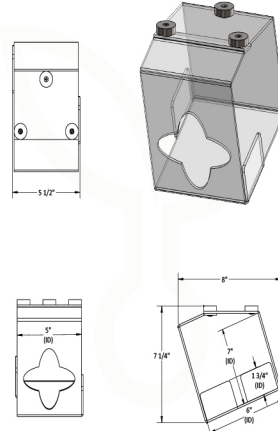

Undermount Two-Bin Clear Kimwipe Dispenser

Part No. 53999, 54000

Replenish kimwipes when it's convenient for you. When one box is empty, the next slides in. Refill at your convenience. Made from clear, durable plastic with TrippNT's ultra-strong, scratch-free magnets. Mounts underneath metal shelf with rubber-coated magnets. Fits Kimberly-Clark part 34155, 34133.

Rev: 53999.1, 54000.1

Features:

- Holds two boxes of Kimberly Clark Kimwipes
- Automatically loads box 2 when box 1 is removed
- Made of ultra clear plastic for maximum visibility
- Comes with TrippNT's ultra-strong, soft rubber-coated magnet

Product Video

53999

54000

Short Lead Times

Made in the U.S.A

Corrosion Resistant

100% Lifetime Guarantee