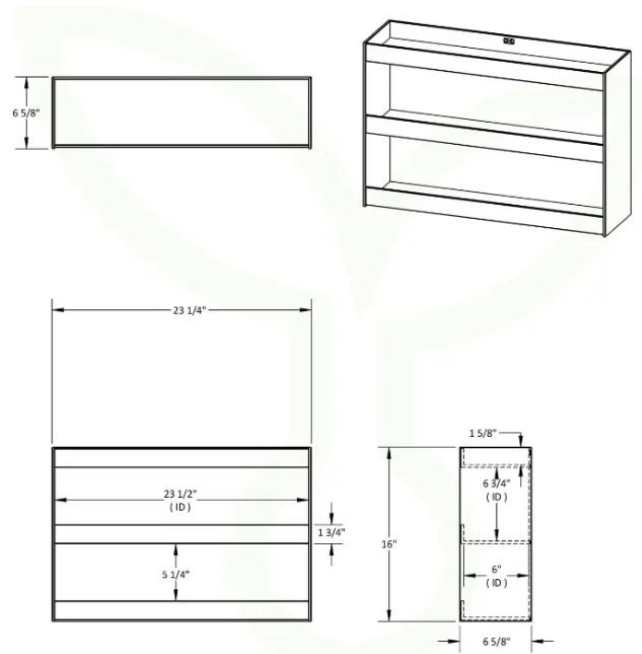

## Straight Triple Safety Shelf

Part No. 50113

Protect your supplies with TrippNT's Triple Safety Shelf. The workstation's lipped design protects your bench and surrounding area from any leaks or possible stains while keeping your benchtop organized.

23 7/8 x 6 5/8 x 16 inches WHD

### Features:

- 3 Shelves
- 1 1/2 inch Safety Lip
- Protects Your Bench and maintains organization
- Constructed from white PVC

Corrosion Resistant

Short Lead Times

Ships Assembled

Made in the U.S.A

100% Lifetime Guarantee