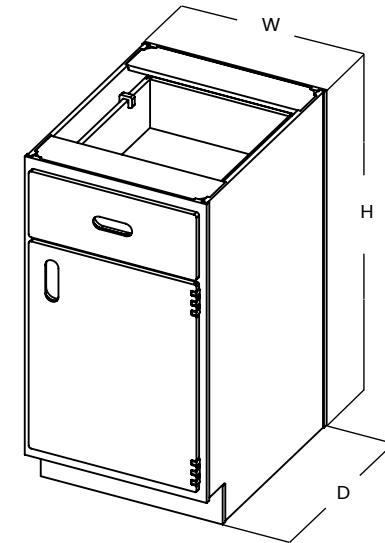

Drawer + Door Base Cabinets

Our combination drawer and door cabinets are versatile solutions that provide flexible organizational options for your lab. They feature multiple sizes and configurations to furnish any space down to precise needs and specifications.

Single Width

Part #	Description	Dimensions WHD
53675	Cabinet Base Single Width White Polypropylene One Small Drawer and One Right Hand Door and Adjustable Shelf	18" X 32" X 22"
53608	Cabinet Base Single Width White Polypropylene One Drawer and One Left Hand Door and Adjustable Shelf	18" X 35" X 22"
53636	Cabinet Base Single Width White Polypropylene One Drawer and One Right Hand Door and Adjustable Shelf	18" X 35" X 22"
53665	Cabinet Base Single Width White Polypropylene One Drawer and One Right Hand Door	24" X 29" X 22"
53672	Cabinet Base Single Width White Polypropylene One Left Hand Door and Adjustable Shelf	24" X 29" X 22"
53650	Cabinet Base Single Width White Polypropylene One Drawer and One Left Hand Door and Adjustable Shelf	24" X 35" X 22"
53649	Cabinet Base Single Width White Polypropylene One Drawer and One Right Hand Door and Adjustable Shelf	24" X 35" X 22"