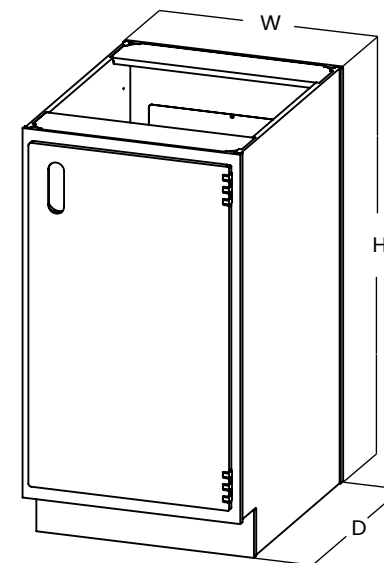

## All-Door Base Cabinets

LabFit's all-door base cabinets provide convenient access to materials in your lab. Integrated Polypropylene hinges come standard on all cabinets, and allow for easy removal of the doors as needed.

### Single Width, One Door

Part #	VWR Part #	Description	Dimensions WHD
53670	77135-318	Cabinet Base Single Width White Polypropylene One Left Hand Door and Adjustable Shelf	18" X 29" X 22"
53669	77135-316	Cabinet Base Single Width White Polypropylene One Right Hand Door and Adjustable Shelf	18" X 29" X 22"
53678	77135-334	Cabinet Base Single Width White Polypropylene One Left Hand Door and Adjustable Shelf	18" X 35" X 22"
53677	77135-332	Cabinet Base Single Width White Polypropylene One Right Hand Door and Adjustable Shelf	18" X 35" X 22"
53671	77135-320	Cabinet Base Single Width White Polypropylene One Right Hand Door and Adjustable Shelf	24" X 29" X 22"
53680	77135-338	Cabinet Base Single Width White Polypropylene One Left Hand Door and Adjustable Shelf	24" X 35" X 22"
53679	77135-336	Cabinet Base Single Width White Polypropylene One Right Hand Door and Adjustable Shelf	24" X 35" X 22"