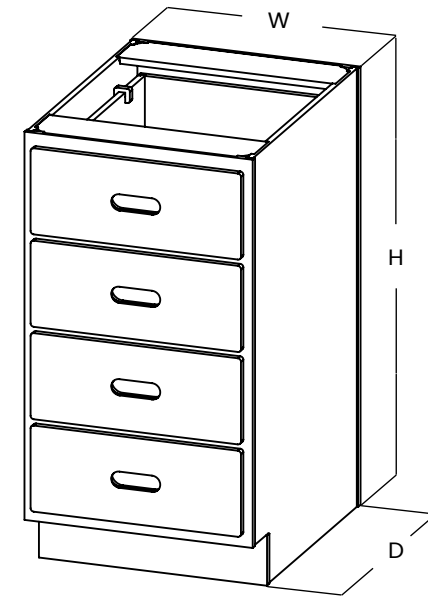

All-Drawer Base Cabinets

Our all-drawer base cabinets allow for superior organization in your lab. All drawers are fully removable and feature soft closing drawer glides.

Single Width

Part #	Description	Dimensions WHD
53673	Cabinet Base Single Width White Polypropylene with Four Drawers	18" x 29" x 22"
53648	Cabinet Base Single Width White Polypropylene with Four Drawers	18" x 35" x 22"
53651	Cabinet Base Single Width White Polypropylene with Four Drawers	24" X 35" X 22"
53674	Cabinet Base Single Width White Polypropylene with Four Drawers	36" X 29" X 22"
53652	Cabinet Base Single Width White Polypropylene with Four Drawers	36" X 35" X 22"