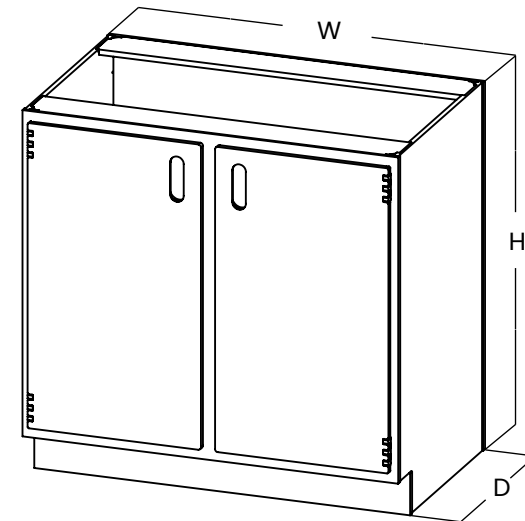

All-Door Base Cabinets

Double width base cabinets come standard with one right facing and one left facing door. Alternate door configurations are available upon customer request.

Double Width, Two Doors

Part #	Description	Dimensions WHD
53682	Cabinet Base Double Width White Polypropylene with Two Doors and Adjustable Shelf	42" X 35" X 22"
53630	Cabinet Base Double Width White Polypropylene with Two Doors and Adjustable Shelf	36" X 35" X 22"
53681	Cabinet Base Double Width White Polypropylene with Two Doors and Adjustable Shelf	42" X 35" X 22"
53667	Cabinet Base Double Width White Polypropylene Two Doors and Adjustable Shelf	48" X 29" X 22"
53692	Cabinet Base Double Width White Polypropylene with Left side blind and Right side Door swings Left with Adjustable Shelf	48" X 35" X 22"
53693	Cabinet Base Double Width White Polypropylene with Right side blind and Left side Door swings Right with Adjustable Shelf	48" X 35" X 22"
53659	Cabinet Base Double Width White Polypropylene Two Doors	48" X 35" X 22"